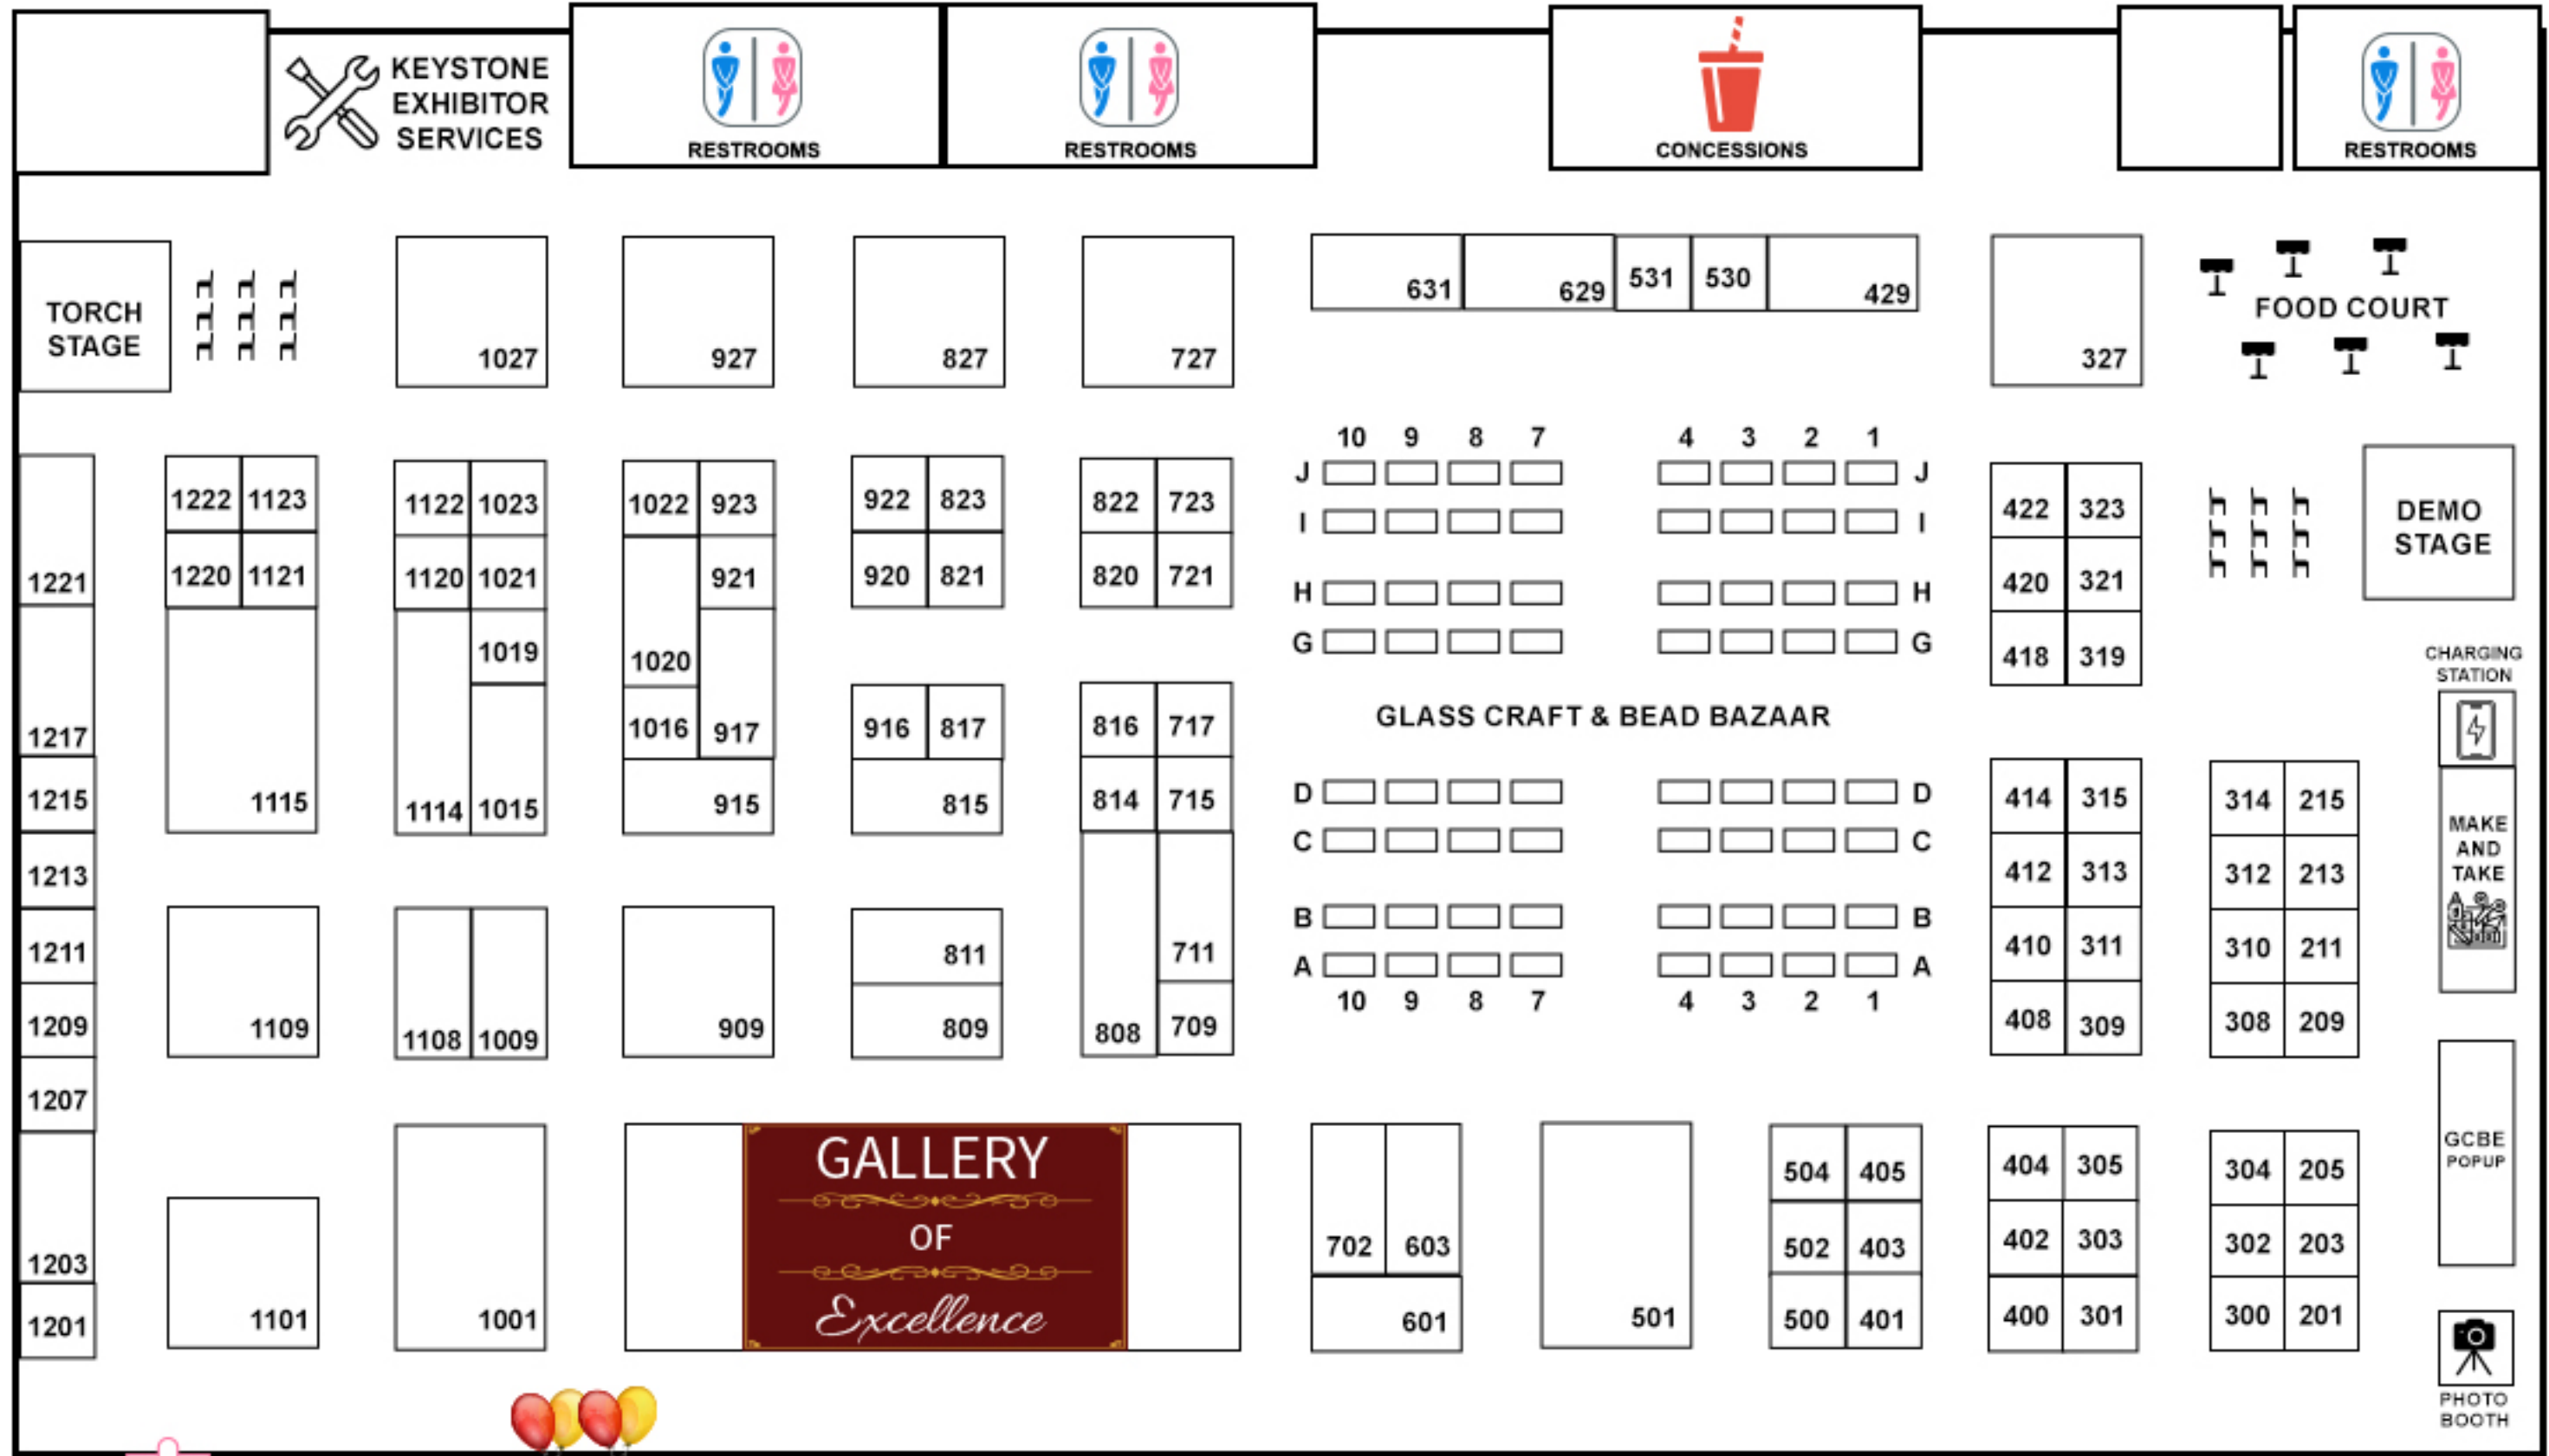

GLASS CRAFT & BEAD EXPO SHOW FLOOR

APRIL 4TH - APRIL 6TH, 2025

SOUTH POINT HOTEL & CASINO EXHIBIT HALL

REGISTRATION

ENTRANCE